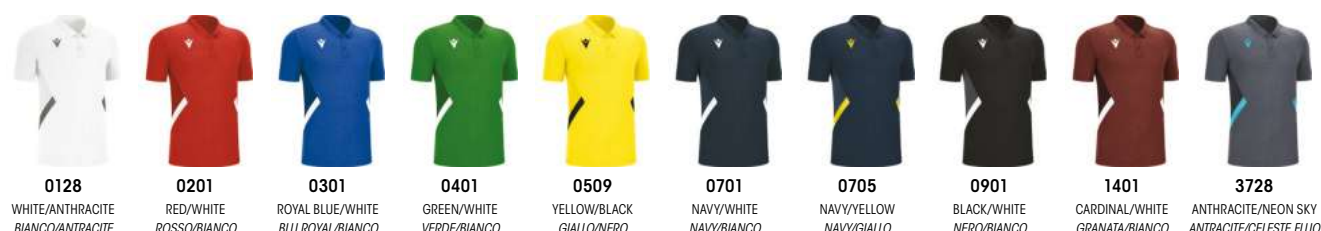

0128 WHITE/ANTHRACITE BIANCO/ANTRACITE	0201 RED/WHITE ROSSO/BIANCO	0301 ROYAL BLUE/WHITE BLU ROYAL/BIANCO	0401 GREEN/WHITE VERDE/BIANCO	0509 YELLOW/BLACK GIALLO/NERO	0701 NAVY/WHITE NAVY/BIANCO	0705 NAVY/YELLOW NAVY/GIALLO	0901 BLACK/WHITE NERO/BIANCO	1401 CARDINAL/WHITE GRANATA/BIANCO	3728 ANTHRACITE/NEON SKY ANTRACITE/CELESTE FLUO

JACKETS

ACCESSORIES