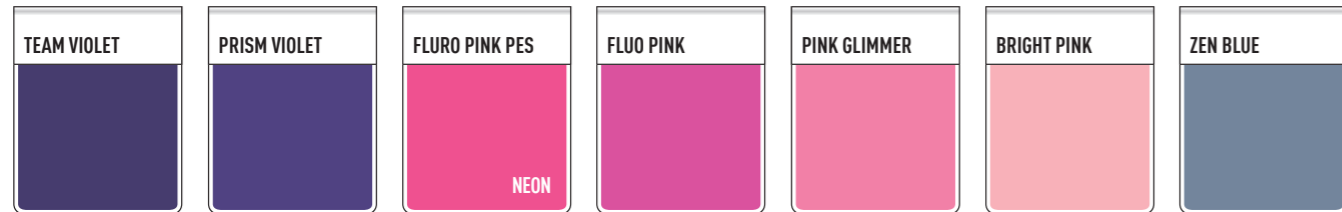

PUMA

TEAMWEAR COLORS

MATCHWEAR

- teamFINAL* **NEW**
- teamCUP
- teamGLORY **NEW**
- teamULTIMATE
- teamLIGA Striped
- teamVISION
- teamPACER
- teamLIGA
- teamGOAL **NEW**
- teamRISE

TRAININGWEAR

- teamFINAL* **NEW**
- teamCUP
- teamGOAL **NEW**
- teamLIGA
- teamRISE

CASUALS

- teamFINAL* **NEW**
- teamCUP
- teamGOAL **NEW**

ACCESSORIES

- ORBITA Footballs **NEW**
- NOVA Handballs **NEW**
- FUTSAL **NEW**
- teamFINAL Bags
- teamGOAL Bags **NEW**

LIFECYCLES