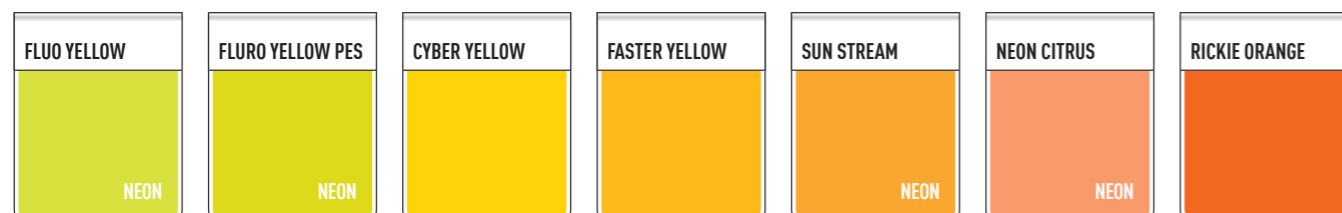

PUMA

TEAMWEAR COLORS

MATCHWEAR

- teamFINAL* **NEW**
- teamCUP
- teamGLORY **NEW**
- teamULTIMATE
- teamLIGA Striped
- teamVISION
- teamPACER
- teamLIGA
- teamGOAL **NEW**
- teamRISE

TRAININGWEAR

- teamFINAL* **NEW**
- teamCUP
- teamGOAL **NEW**
- teamLIGA
- teamRISE

CASUALS

- teamFINAL* **NEW**
- teamCUP
- teamGOAL **NEW**

ACCESSORIES

- ORBITA Footballs **NEW**
- NOVA Handballs **NEW**
- FUTSAL **NEW**
- teamFINAL Bags
- teamGOAL Bags **NEW**

LIFECYCLES