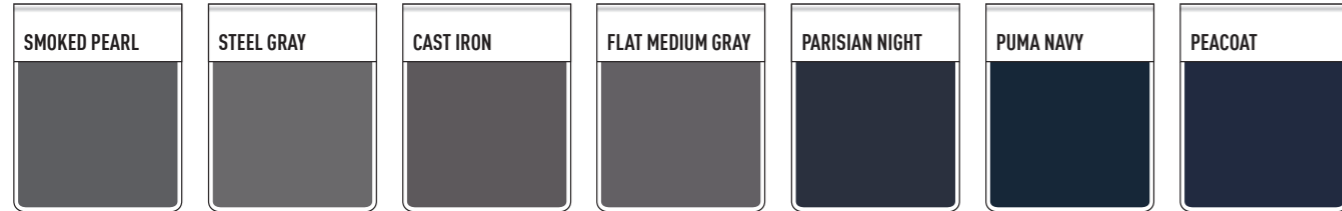

PUMA

TEAMWEAR COLORS

MATCHWEAR

- teamFINAL* **NEW**
- teamCUP
- teamGLORY **NEW**
- teamULTIMATE
- teamLIGA Striped
- teamVISION
- teamPACER
- teamLIGA
- teamGOAL **NEW**
- teamRISE

TRAININGWEAR

- teamFINAL* **NEW**
- teamCUP
- teamGOAL **NEW**
- teamLIGA
- teamRISE

CASUALS

- teamFINAL* **NEW**
- teamCUP
- teamGOAL **NEW**

ACCESSORIES

- ORBITA Footballs **NEW**
- NOVA Handballs **NEW**
- FUTSAL **NEW**
- teamFINAL Bags
- teamGOAL Bags **NEW**

LIFECYCLES