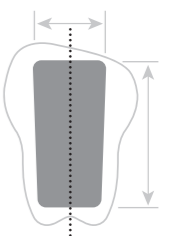

CARRYOVERS

Available until end of June 2024

083776 PUMA Orbita 3 TB
(FIFA Quality)

5 € 38.00*

Main Material: 30% PU, 30% EVA Foam, 30% Synthetic Rubber, 10% Polyester

01 PUMA White-Multicolour • **03** PUMA White-PUMA Black-PUMA Red

083783 PUMA Orbita 5 HYB
3-5 € 28.00*

Main Material: 25% PU, 20% EVA, 7% Polyester, Rubber Bladder 48%

02 PUMA White-PUMA Red

083787 PUMA Orbita 6 MS
3-5 € 23.00*

Main Material: 10% TPU, 16% EVA, 6% Polyester, Rubber Bladder 68%

01 PUMA White-Multicolour • **06** PUMA White-PUMA Black-PUMA Red

SIZE TABLE

APPAREL

MEN

XXS	XS	S	M	L	XL	XXL	3XL
38	42	46	50	54	58	62	66

WOMEN

XXS	XS	S	M	L	XL	XXL	3XL	4XL	5XL
32	34	36	38	40	42	44	46	48	50

KIDS

2T	XXS	XS	S	M	L	XL	XXL
92	104	116	128	140	152	164	176

SOCKS

UK SIZES

1	2	3	4	5

FR SIZES

31 - 34	35 - 38	39 - 42	43 - 46	47 - 49

SHINGUARDS

**SIZE /
TAILLE**
(cm /
inches)

< 95 < 3'7"	95 - 115 3'7" - 3'9"	115 - 135 3'9" - 4'5"	135 - 155 4'5" - 5'1"	155 - 175 5'1" - 5'9"	175 - 195 5'9" - 6'5"
▼	▼	▼	▼	▼	▼
XXS	XS	S	M	L	XL