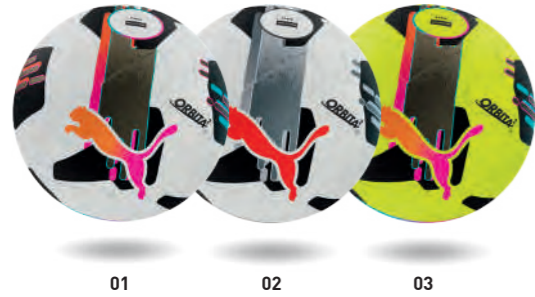

084323 PUMA Orbita 2 TB (FIFA Quality Pro)
5 € 60.00*

Main Material: 30% PU, 30% Synthetic Rubber (POE) foam, 30% Synthetic Rubber, 10% Polyester
Top level match ball with high performance criteria, for all sort of high professional football; THB Molded ball: Excellent shape retention, durability and reduced water absorption; 12 panels; 3D textured PU surface: Improves durability and aerodynamics

01 PUMA White-Multicolour • 02 PUMA White-PUMA Black • 03 Lemon Tonic-Multicolour