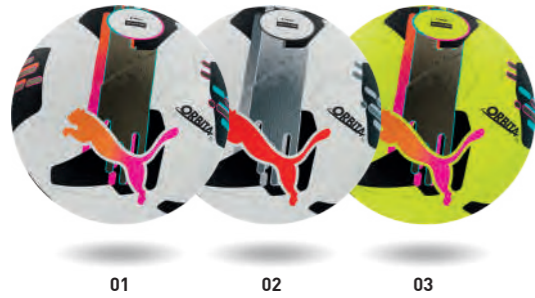

---

01 PUMA Black

01

**072376 Team Ballsack (16)**

195L € 46.00\*

131 x 40.5 x 40.5 cm  
Shell: 100% Polyester; No Lining  
Drawcord opening

---

01 PUMA Black-PUMA White