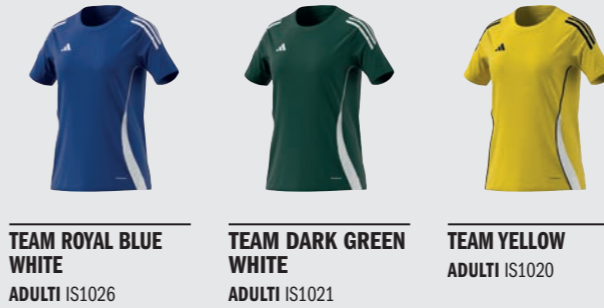

BLACK
WHITE
ADULTI IJ7675

TEAM NAVY BLUE 2
WHITE
ADULTI IS1022

TEAM POWER RED 2
WHITE
ADULTI IS1023

TEAM YELLOW
ADULTI IS1020