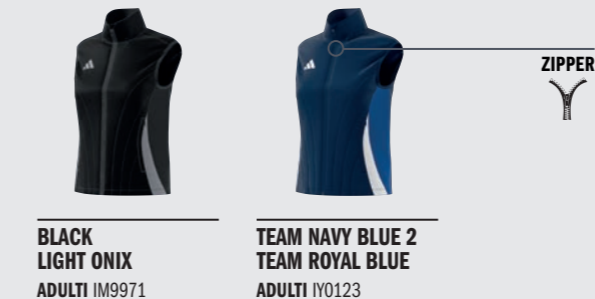

TIRO 24 COMPETITION WINTERIZED

TOP

TIRO24C WINTOPW ADULTI 70 €

VESTIBILITÀ REGULAR
TECNOLOGIA AEROREADY WARMING
MATERIALE 100% PET-REC
TAGLIE 2XS, XS, S, M, L, XL, 2XL

CICLO DI VITA → FEB 2026

VEST

TIRO24C WINVSTW ADULTI 60 €

VESTIBILITÀ SLIM
MATERIALE 100% PET-REC
TAGLIE 2XS, XS, S, M, L, XL, 2XL

CICLO DI VITA → FEB 2026

PANT

TIRO24C WINPTW ADULTI 65 €

VESTIBILITÀ REGULAR
TECNOLOGIA AEROREADY WARMING
MATERIALE 100% PET-REC
TAGLIE 2XS, XS, S, M, L, XL, 2XL

CICLO DI VITA → FEB 2026

TIRO 24 WINTERIZED

TOP

TIRO24 WINTOP W ADULTI 50 €

VESTIBILITÀ SLIM
TECNOLOGIA AEROREADY WARMING
MATERIALE 100% PET-REC
TAGLIE 2XS, XS, S, M, L, XL, 2XL

CICLO DI VITA → FEB 2026

PANT

TIRO24 WINPNT W ADULTI 50 €

VESTIBILITÀ REGULAR
TECNOLOGIA AEROREADY WARMING
MATERIALE 100% POLIESTERE RICICLATO
TAGLIE 2XS, XS, S, M, L, XL, 2XL

CICLO DI VITA → FEB 2026