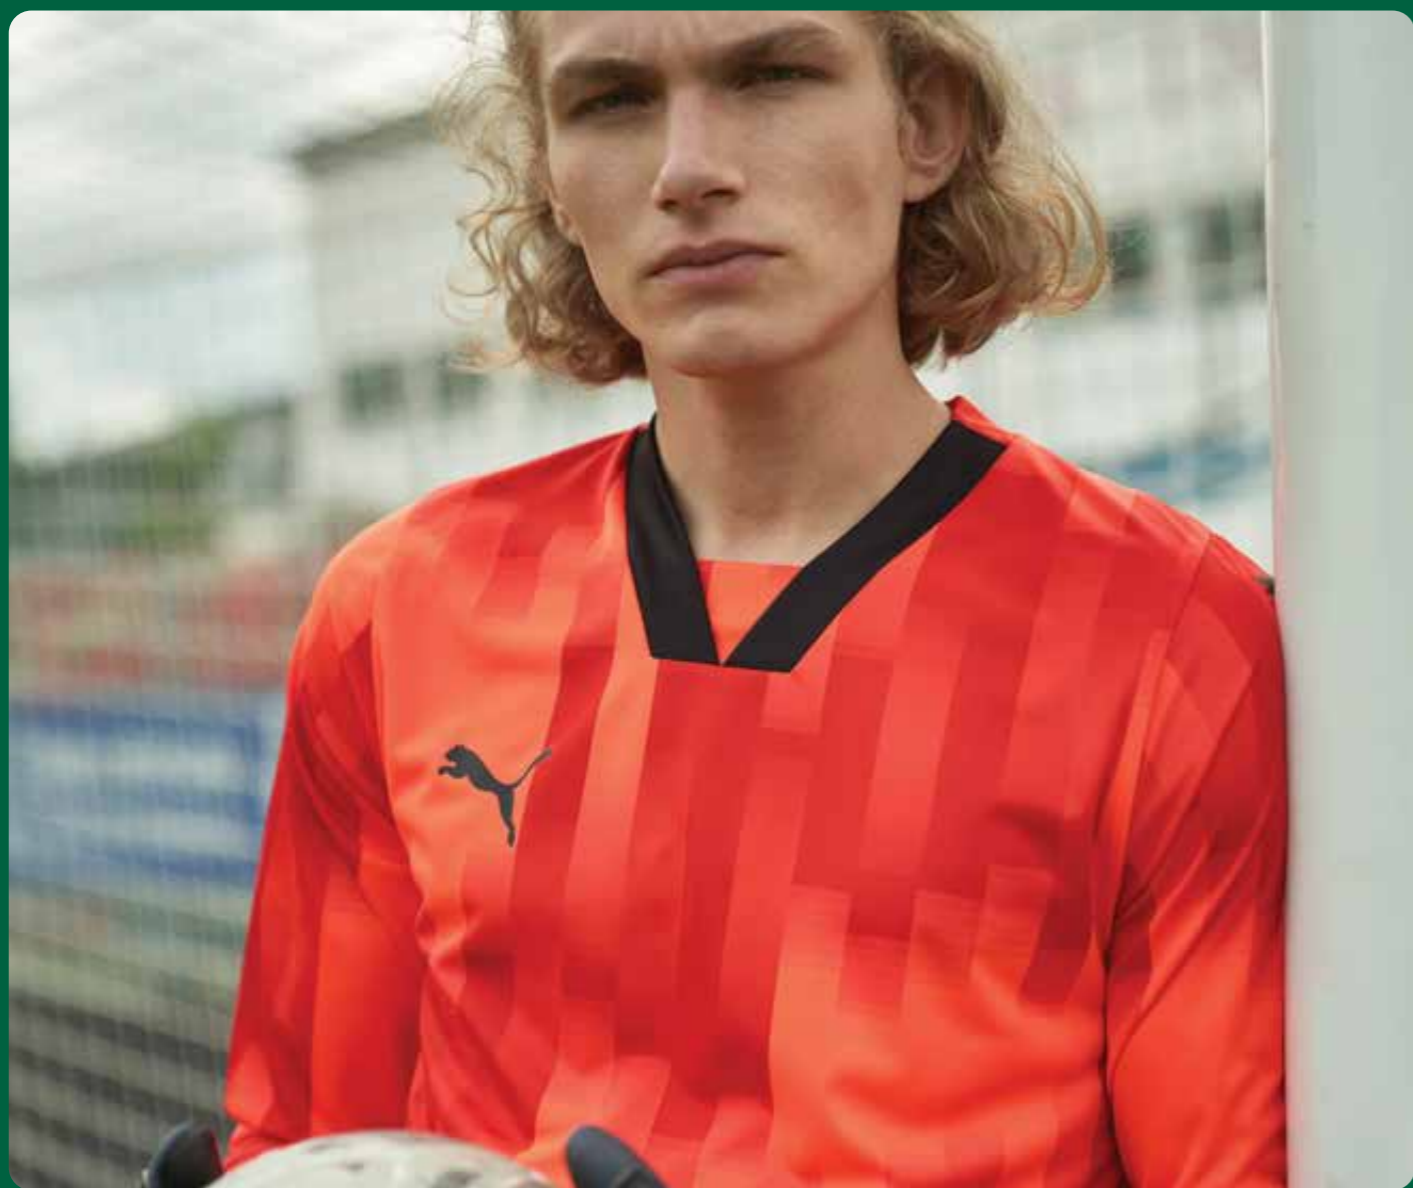

GOALLKEEPER

01 02 20 23

45 40 20 42

45 40 47 33

705646 teamTargetGK Jersey
705648 teamTargetGK Jersey Jr

Slim Fit • dryCell
Main Material: 100% Recycled Polyester
Longsleeve construction, V-Neck, PUMA Cat Logo on both sleeves, Cat branding on right chest