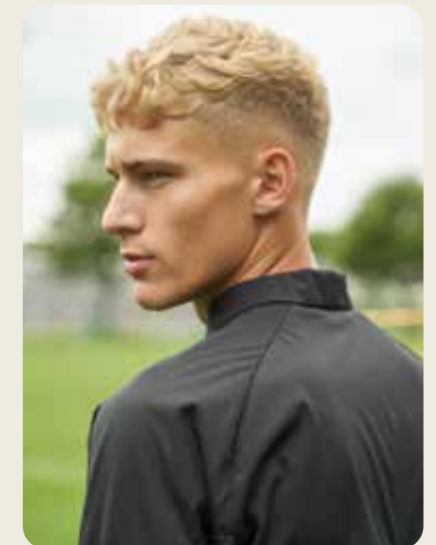

657991 teamCUP Casuals Polo
658427 teamCUP Casuals Polo Jr

Regular Fit
52% Cotton, 48% Polyester
Color blocking on the sleeves, Polo collar,
Tonal PUMA Cat Logo on right chest

657991 XS-3XL € 45.00*
658427 116-176 € 35.00*

- 03 PUMA Black
- 04 PUMA White
- 06 Parisian Night
- 13 Medium Gray Heather
- 35 Green Moss

2024

657992 teamCUP Casuals Tee
658429 teamCUP Casuals Tee Jr

Regular Fit
78% Cotton, 22% Recycled Cotton

Color blocking on the sleeves,
Tonal PUMA Cat Logo on right chest

657992 XS-3XL € 40.00*
658429 116-176 € 35.00*

- 03 PUMA Black
- 04 PUMA White
- 06 Parisian Night
- 13 Medium Gray Heather
- 35 Green Moss

2024

657987 teamCUP Hooded Jacket
658425 teamCUP Hooded Jacket Jr

Slim Fit
46% Cotton, 32% Polyester, 22% Recycled Cotton
Full zip Hooded jacket, Color blocking on shoulders,
Contrasted zip, Tonal PUMA Cat Logo on right chest

657987 XS-3XL € 75.00*
658425 116-176 € 70.00*

- 03 PUMA Black
- 06 Parisian Night
- 13 Medium Gray Heather
- 35 Green Moss

2024

657988 teamCUP Casuals Pants
658426 teamCUP Casuals Pants Jr

Slim Fit
46% Cotton, 32% Polyester,
22% Recycled Cotton
Casual pants with Color Blocking on the leg,
Zip pockets, Tonal PUMA Cat Logo on left leg

657988 XS-3XL € 60.00*
658426 116-176 € 55.00*

- 03 PUMA Black
- 06 Parisian Night
- 13 Medium Gray Heather
- 35 Green Moss

2024

657989 teamCUP Casuals Shorts
658428 teamCUP Casuals Shorts Jr

Regular Fit
46% Cotton, 32% Polyester,
22% Recycled Cotton
Color Blocking on the back of the leg,
Zip pockets, Tonal PUMA Cat Logo on left leg

657989 XS-3XL € 45.00*
658428 116-176 € 40.00*

- 03 PUMA Black
- 06 Parisian Night
- 13 Medium Gray Heather
- 35 Green Moss

2024