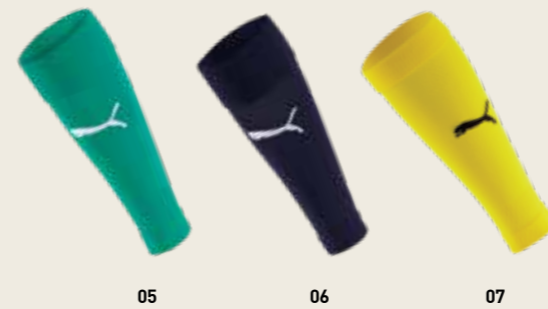

703441 teamLIGA Socks Core

78% Polyester,
18% Cotton, 4% Elastane
Cotton heel and toes, Ankle brace for additional support, Knitted PUMA Cat Logo
703441 1-5 € 11.00*

- 01 PUMA Red-PUMA White
- 02 Electric Blue Lemonade-PUMA White
- 03 PUMA Black-PUMA White
- 04 PUMA White-PUMA Black
- 05 Pepper Green-PUMA White
- 06 Peacoat-PUMA White
- 07 Cyber Yellow-PUMA Black
- 08 GOLDEN POPPY-PUMA Black
- 09 Cordovan-PUMA White
- 10 Prism Violet-PUMA White
- 11 PUMA White-PUMA Red
- 12 PUMA White-Electric Blue Lemonade
- 13 Steel Gray-PUMA Black
- 15 PUMA White-Pepper Green
- 16 Electric Blue Lemonade-Cyber Yellow
- 17 Cyber Yellow-Electric Blue Lemonade
- 31 Fluo Pink
- 32 Shocking Orange
- 33 Fluo Yellow
- 40 Blue Atoll PUMA Black
- 43 Smoked Pearl - PUMA White
- 45 Nrgy Red - PUMA Black
- 50 Team Light Blue-PUMA White

2025

704264 teamGOAL 23 Sleeve Socks

96% Polyester
3% Elastane, 1% Polyamide
Sleeve sock, PUMA Cat Logo at shins
704264 1-5 € 13.00*

- 01 PUMA Red
- 02 Electric Blue Lemonade
- 03 PUMA Black
- 04 PUMA White
- 05 Pepper Green
- 06 Peacoat
- 07 Cyber Yellow

2024

703439 LIGA Stirrup Socks Core

90% Polyester, 10% Polyamide
Knitted mesh, Ankle brace for stability, Cotton heel and toes, Knitted stirrup for support, PUMA Cat Logo

703439 1-5 € 10.00*

- 01 PUMA Red-PUMA White
- 02 Electric Blue Lemonade-PUMA White
- 03 PUMA Black-PUMA White
- 04 PUMA White-PUMA Black
- 05 Pepper Green-PUMA White
- 06 Peacoat-PUMA White
- 07 Cyber Yellow-PUMA Black
- 08 GOLDEN POPPY-PUMA Black
- 09 Cordovan-PUMA White
- 10 Prism Violet-PUMA White
- 11 PUMA White-PUMA Red
- 12 PUMA White-Electric Blue Lemonade
- 13 Steel Gray-PUMA Black
- 15 PUMA White-Pepper Green

2025