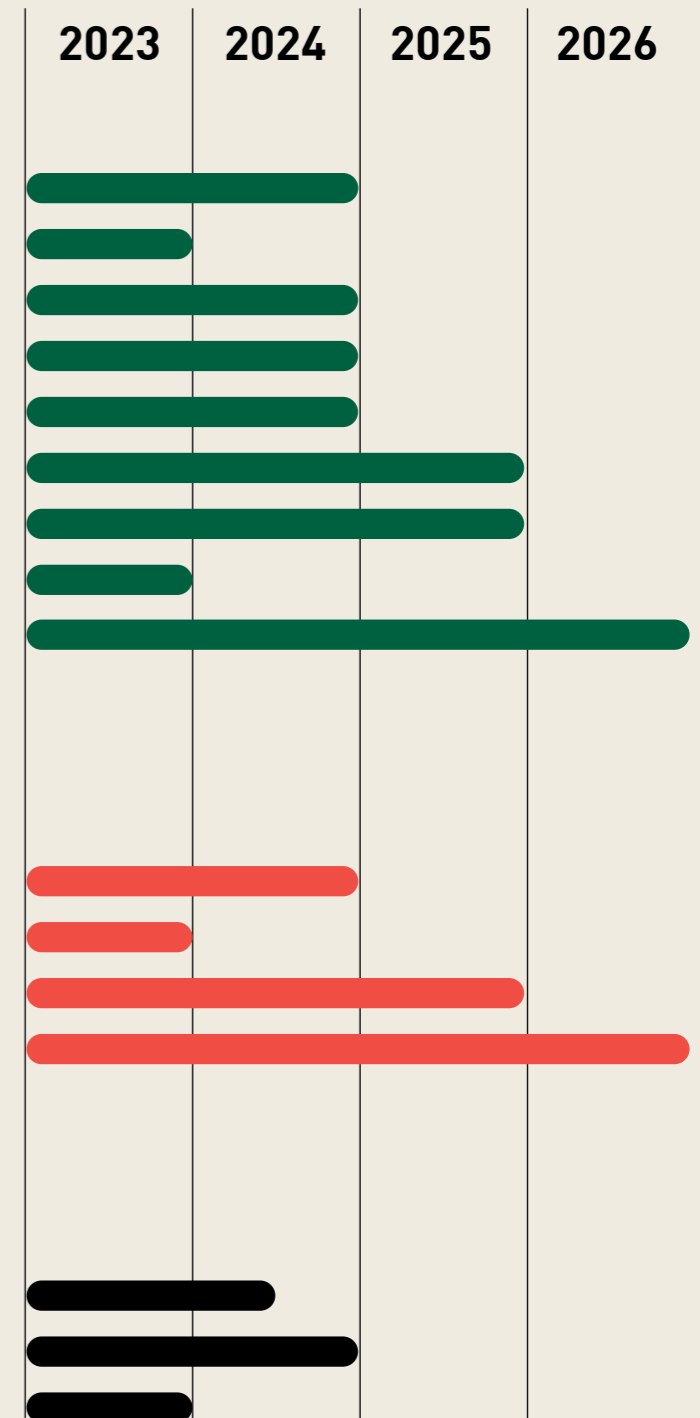

ACCESSORIES

- ORBITA Footballs
- teamFINAL Bags
- teamGOAL Bags

2023 2024 2025 2026

FIT OVERVIEW

SLIM FIT

teamFINAL • teamGLORY • teamCUP
teamULTIMATE • teamFLASH • teamGOAL

- + Fitted Sleeves
- + Slim Fit Waist
- + Regular Hem