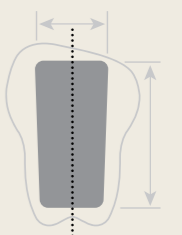

SHINGUARDS

SIZE / TAILLE (cm / inches)	< 95 < 3'7"	95 - 115 3'7" - 3'9"	115 - 135 3'9" - 4'5"	135 - 155 4'5" - 5'1"	155 - 175 5'1" - 5'9"	175 - 195 5'9" - 6'5"
	▼	▼	▼	▼	▼	▼
	XXS	XS	S	M	L	XL