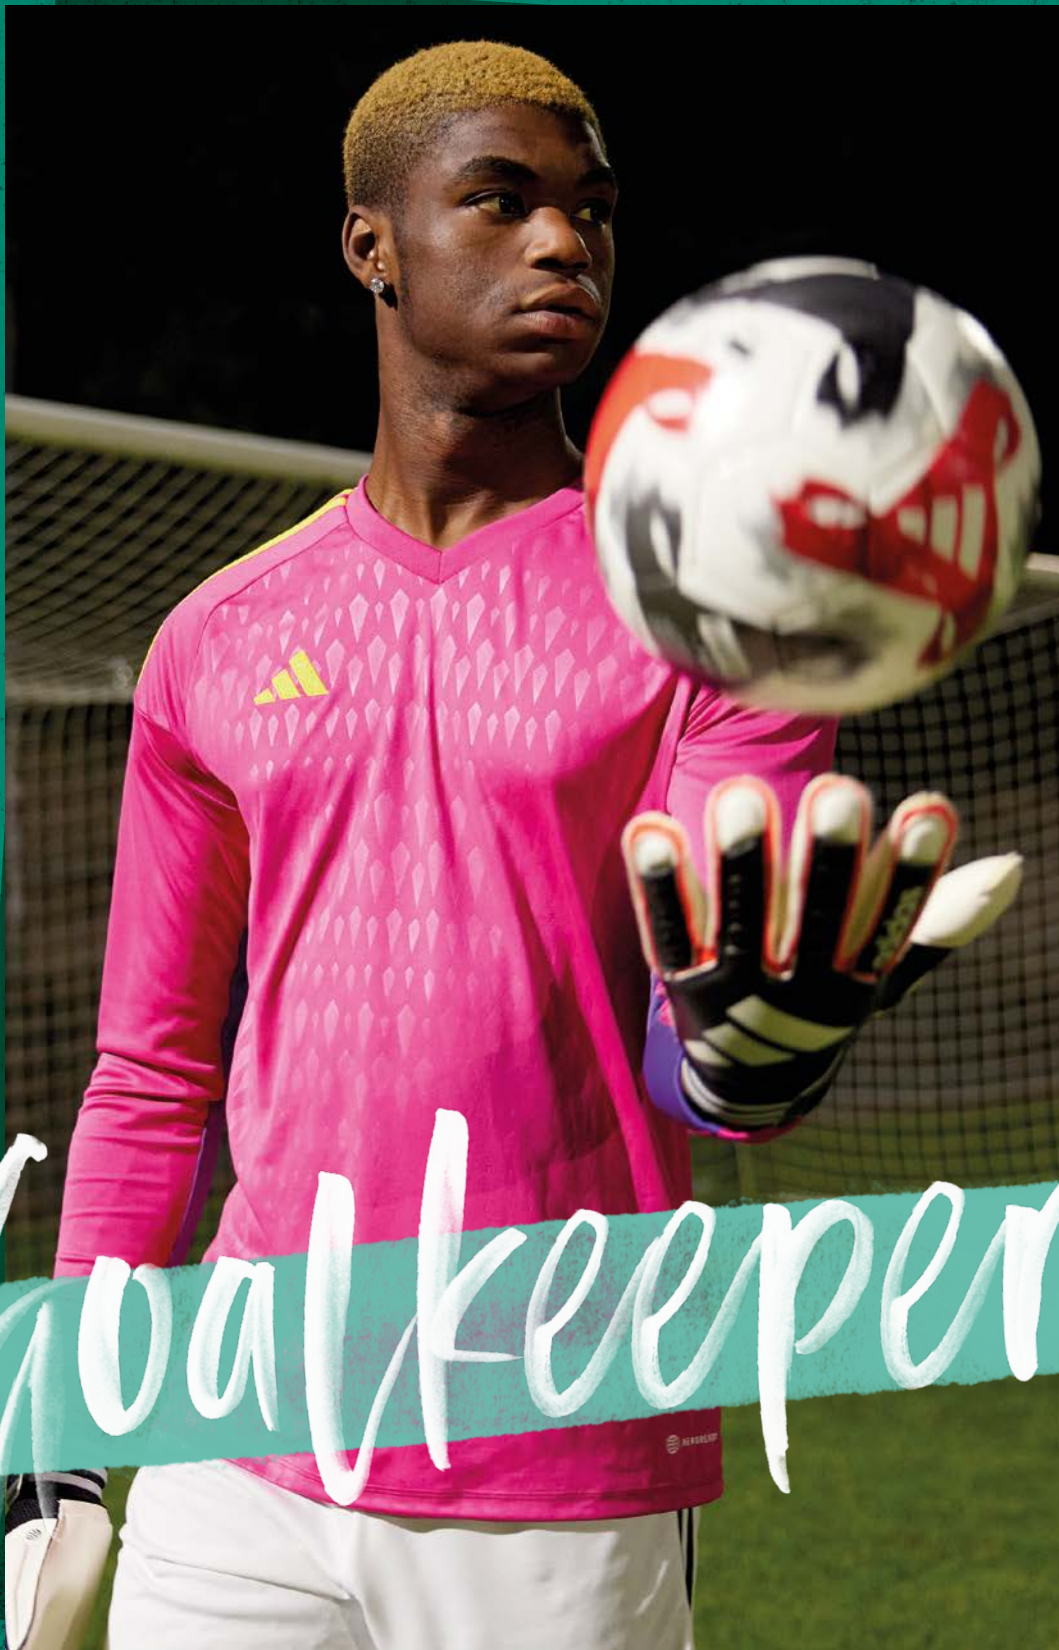

Goalkeeper