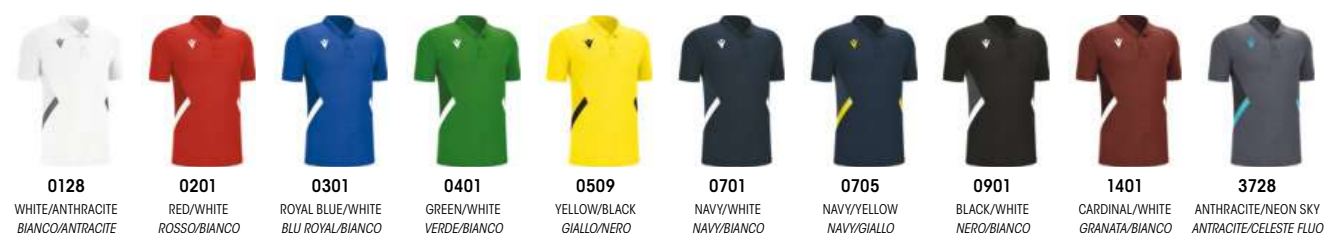

THAVIL

TOTAL LOOK ACADEMY EVO INSPIRE EXCELLENCE
VICTORY IMAGINATION

Polo

SR M L XL XXL 3XL 4XL 5XL JR 4XS 3XS XXS XS S

€ 30,50

HYDROTEX + MICROMESH : 100% POLYESTER

- + 2-button polo with knitted placket
- + Knitted cuffs
- + Micromesh polo back
- + Dye-sub texture on the front

- + Polo a 2 bottoni con vela in maglieria
- + Palsi fondo manica in maglieria
- + Retro polo in micromesh
- + Texture sublimata su fronte

8183

ROCK

TOTAL LOOK ACADEMY EVO INSPIRE EXCELLENCE
VICTORY IMAGINATION

Polo

SR M L XL XXL 3XL 4XL 5XL JR 4XS 3XS XXS XS S

€ 32,40

HYDROTEX + MICROMESH : 100% POLYESTER

- + Dye-sub texture on the shoulders and sleeves
- + 2-button polo with knitted placket
- + Knitted cuffs
- + Micromesh polo back

- + Texture sublimata su spalle e maniche
- + Polo a 2 bottoni con vela in maglieria
- + Palsi fondo manica in maglieria
- + Retro polo in micromesh

6363

RAP

NEW

TOTAL LOOK ACADEMY EVO INSPIRE EXCELLENCE
VICTORY IMAGINATION

Polo

SR M L XL XXL 3XL 4XL 5XL JR 4XS 3XS XXS XS S

€ 33,50

HYDROTEX + MICROMESH : 100% POLYESTER

- + Embossed texture on front
- + 2-button polo with knitted placket
- + Knitted cuffs
- + Micromesh polo back
- + Silicone Macron Hero logo

- + Texture embossata su fronte
- + Polo a 2 bottoni con vela in maglieria
- + Palsi fondo manica in maglieria
- + Retro polo in micromesh
- + Logo Macron Hero in silicone

6364