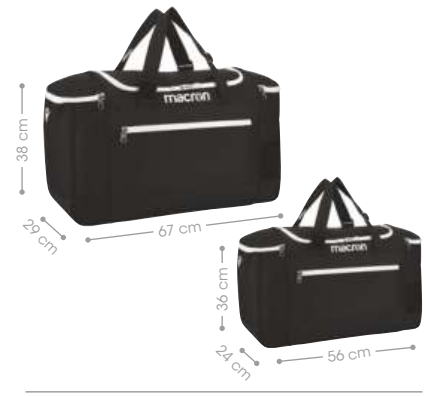

TRIP

Holdall

LARGE

67 x 38 x 29 cm - 73,8 lt

100% POLYESTER

- + Coated fabric on the sides of the bottom
- + Mesh insert optimally positioned to stop rain entering
- + Reflective tape on both sides
- + Opening with side flaps

MEDIUM

56 x 36 x 24 cm - 48,3 lt

100% POLYESTER

- + Tessuto spalmato sui lati del fondo
- + Posizione ottimale dell'inserto in rete per evitare l'ingresso di acqua in caso di pioggia
- + Fettuccia riflettente su entrambi i lati
- + Apertura con parti laterali

L € 45,80

M € 41,70

L 59313

M 59312

NEW